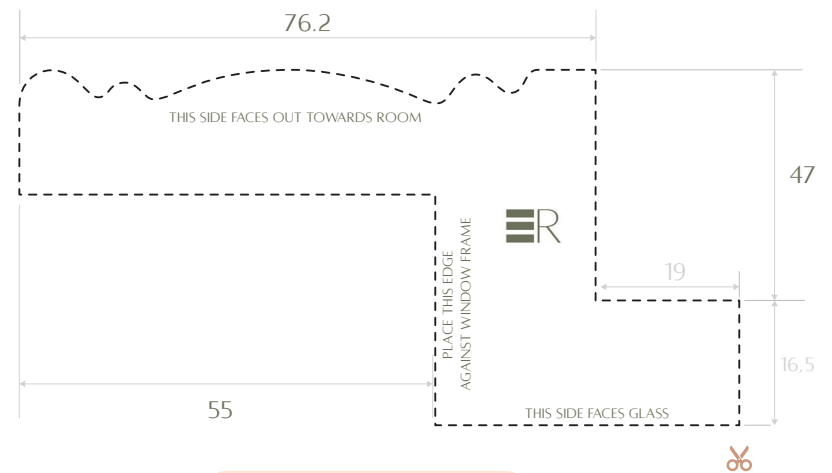

L – FRAMES

SELECT YOUR CHOSEN FRAME AND CUT IT OUT!

PLACE IN YOUR WINDOW SPACE (INSIDE OR OUTSIDE MOUNT POSITION) TO SEE HOW IT LOOKS!"

STANDARD L-FRAME

FLAT L-FRAME

Z – FRAMES

SELECT YOUR CHOSEN FRAME SIZE AND CUT IT OUT!
PLACE IN YOUR WINDOW SPACE (INSIDE MOUNT POSITION) TO SEE HOW IT LOOKS!"

BULLNOSE Z-FRAME

Z-25.5 MM FRAME

Z-40 MM FRAME

Z-55 MM FRAME