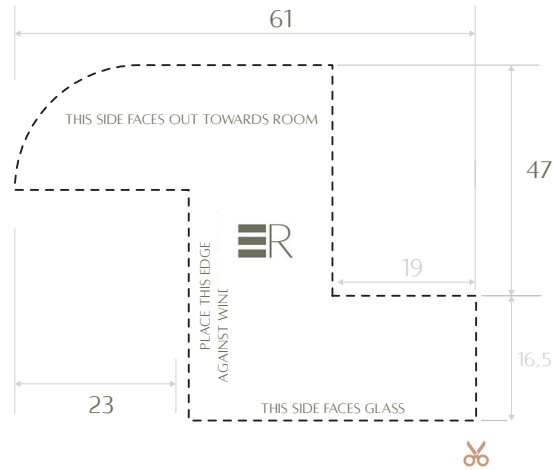

L – FRAMES

SELECT YOUR CHOSEN FRAME AND CUT IT OUT!

PLACE IN YOUR WINDOW SPACE (INSIDE OR OUTSIDE MOUNT POSITION) TO SEE HOW IT LOOKS!"

STANDARD L-FRAME

FLAT L-FRAME

Z – FRAMES

SELECT YOUR CHOSEN FRAME SIZE AND CUT IT OUT!
PLACE IN YOUR WINDOW SPACE (INSIDE MOUNT POSITION) TO SEE HOW IT LOOKS!"

BULLNOSE Z-FRAME

Z-25.5 MM FRAME

Z-40 MM FRAME

Z-55 MM FRAME