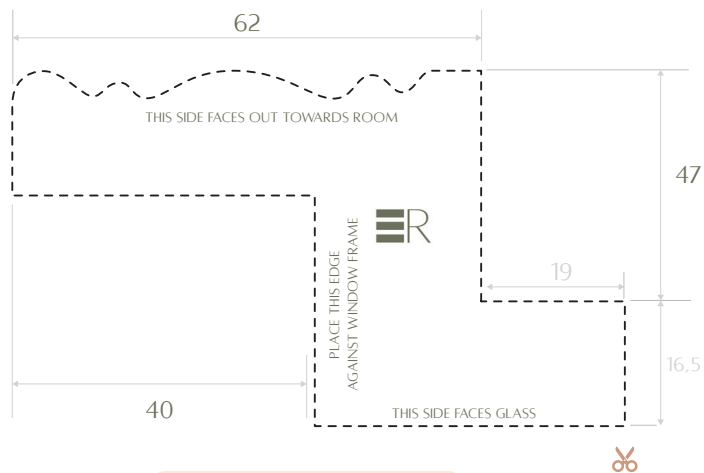

L – FRAMES

SELECT YOUR CHOSEN FRAME AND CUT IT OUT!

PLACE IN YOUR WINDOW SPACE (INSIDE OR OUTSIDE MOUNT POSITION) TO SEE HOW IT LOOKS!"

STANDARD L-FRAME

FLAT L-FRAME

Z – FRAMES

SELECT YOUR CHOSEN FRAME SIZE AND CUT IT OUT!
PLACE IN YOUR WINDOW SPACE (INSIDE MOUNT POSITION) TO SEE HOW IT LOOKS!"

BULLNOSE Z-FRAME

Z-25.5 MM FRAME

Z-40 MM FRAME

Z-55 MM FRAME