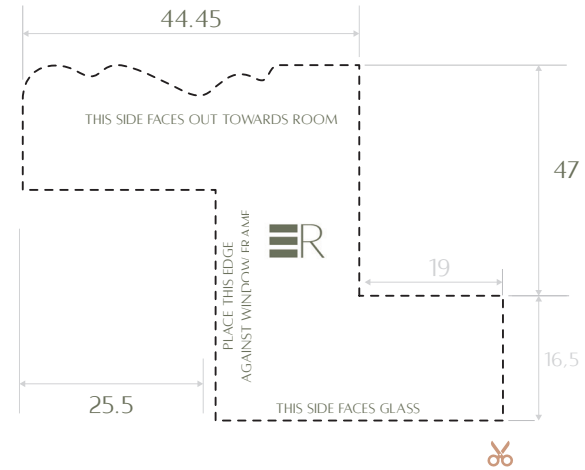

L – FRAMES

SELECT YOUR CHOSEN FRAME AND CUT IT OUT!

PLACE IN YOUR WINDOW SPACE (INSIDE OR OUTSIDE MOUNT POSITION) TO SEE HOW IT LOOKS!"

STANDARD L-FRAME

FLAT L-FRAME

Z – FRAMES

SELECT YOUR CHOSEN FRAME SIZE AND CUT IT OUT!
PLACE IN YOUR WINDOW SPACE (INSIDE MOUNT POSITION) TO SEE HOW IT LOOKS!"

BULLNOSE Z-FRAME

Z-25.5 MM FRAME

Z-40 MM FRAME

Z-55 MM FRAME