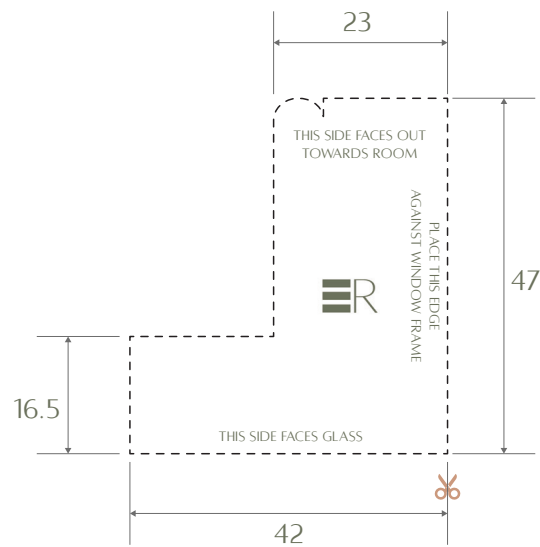

L – FRAMES

SELECT YOUR CHOSEN FRAME AND CUT IT OUT!

PLACE IN YOUR WINDOW SPACE (INSIDE OR OUTSIDE MOUNT POSITION) TO SEE HOW IT LOOKS!"

STANDARD L-FRAME

FLAT L-FRAME

Z – FRAMES

SELECT YOUR CHOSEN FRAME SIZE AND CUT IT OUT!
PLACE IN YOUR WINDOW SPACE (INSIDE MOUNT POSITION) TO SEE HOW IT LOOKS!"

BULLNOSE Z-FRAME

Z-25.5 MM FRAME

Z-40 MM FRAME

Z-55 MM FRAME