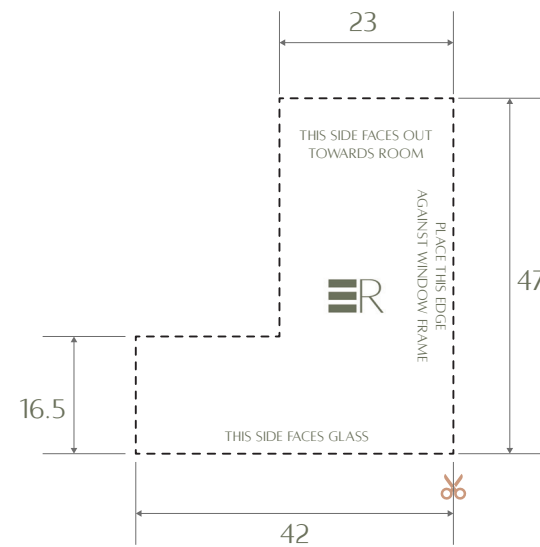

L – FRAMES

SELECT YOUR CHOSEN FRAME AND CUT IT OUT!

PLACE IN YOUR WINDOW SPACE (INSIDE OR OUTSIDE MOUNT POSITION) TO SEE HOW IT LOOKS!"

STANDARD L-FRAME

FLAT L-FRAME

Z – FRAMES

SELECT YOUR CHOSEN FRAME SIZE AND CUT IT OUT!
PLACE IN YOUR WINDOW SPACE (INSIDE MOUNT POSITION) TO SEE HOW IT LOOKS!"

BULLNOSE Z-FRAME

Z-25.5 MM FRAME

Z-40 MM FRAME

Z-55 MM FRAME